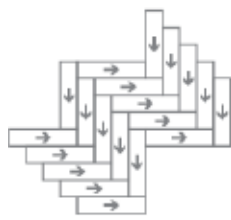

LAGOM 217013  
▲ IN STOCK 现货

LAGOM 217014  
▲ IN STOCK 现货

Specification 技术指标

|  |                                |
|--|--------------------------------|
| Product Name 产品名称                          | LAGOM 217                      |
| Product Code 产品编码                          | LAGOM 217                      |
| Tufted construction 簇绒结构                   | Multi-Level loop 高低圈绒          |
| Fiber 纱线                                   | 100% Synthetic Fibre 100% 合成纤维 |
| Dye method 染色工艺                            | Solution Dyed 原液染色             |
| Gauge 针距                                   | 1/10                           |
| Tufted weight(g/m <sup>2</sup> ) 绒重(克/平方米) | 550 ± 5%                       |
| Tile size(mm) 地毯尺寸(毫米)                     | 250 x 1000                     |
| Pile height(mm) 平均绒高(毫米)                   | 4.0 ± 0.5                      |
| Total thickness(mm) 总厚度(毫米)                | 6.5 ± 0.5                      |
| Standard Backing 标准底背                      | Glass fiber reinforced PVC     |

Recommended installation methods 建议铺装方式

Ashlar  
上下错半

Herringbone  
人字铺

Basketweave  
网篮形

Anti-fouling

Anti-static

Environmental

Passed various tests